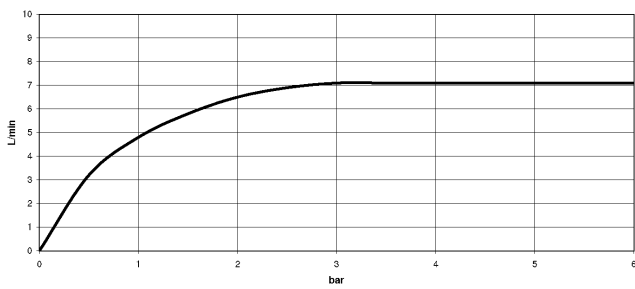

SYMETRICS Deck-mounted basin spout with pop-up waste - Brushed Platinum

13 713 980

- 165mm projection
- fixed spout
- circular, air-enriched flow
- height of mixer 230 mm
- height up to aerator 205 mm
- hole diameter 35 mm
- 2x screw-in M 10 x 1 pressure hose, leak-tested
- rosette 60 x 60 mm
- max. flow 7 l/min
- lead-free

Only suitable for basins with an overflow.

SYMETRICS Deck-mounted basin spout with pop-up waste - Brushed Platinum

13 713 980

mm [inches]

Flow rate chart

Certificates

ETA_18519.

LGA_18651.