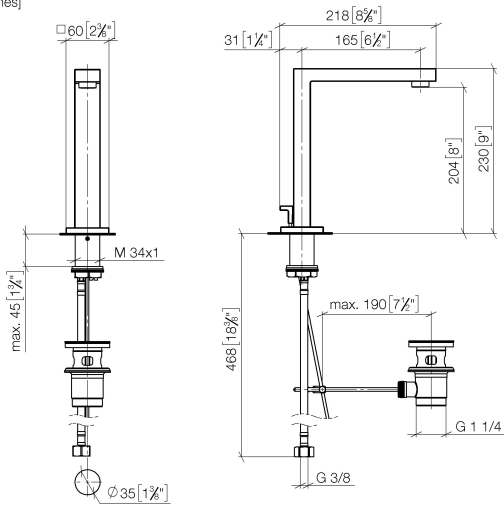

SYMETRICS Deck-mounted basin spout with pop-up waste - Brushed Platinum

13 713 980

- 165mm projection
- fixed spout
- circular, air-enriched flow
- height of mixer 230 mm
- height up to aerator 205 mm
- hole diameter 35 mm
- 2x screw-in M 10 x 1 pressure hose, leak-tested
- rosette 60 x 60 mm
- max. flow 7 l/min
- lead-free

Only suitable for basins with an overflow.

SYMETRICS Deck-mounted basin spout with pop-up waste - Brushed Platinum

13 713 980

mm [inches]

Flow rate chart

Certificates

ETA_18519.

LGA_18651.

SYMETRICS Deck-mounted basin spout with pop-up waste - Brushed Platinum

13 713 980